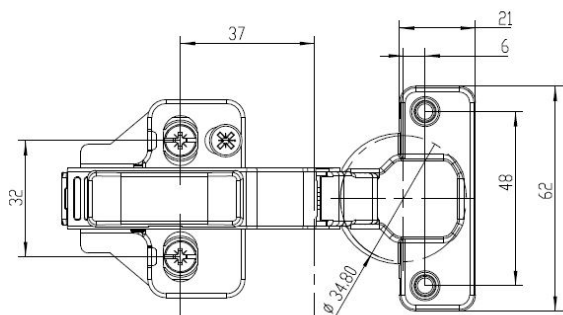

PRODUCT SHEET

Description:

Soft Closing Hinge "A", \varnothing 35mm,Clip-On,H=0,Plate W/Euro Screws W/Pre-Mounted Euro Screws 6.3x14mm, Full-Overlay, 100DG, Cup, CC:48mm, Mounting Plate H:0mm. Easy Adjustment, W/SISO Name, Plate, Hydraulic Plastic Pump

Item number:

15.03.731-4

Units	Box	Carton	HS Code	Barcode
Pcs.		100	8302100090	 5704866458092

SISO A/S

Mileparken 11
DK-2740 Skovlunde
Denmark
VAT: DK 24786013

Phone +45 45 830 900

www.siso.dk
siso@siso.dk

Danske Bank
Nytorv Branch
Copenhagen
SWIFT: DABADKKK